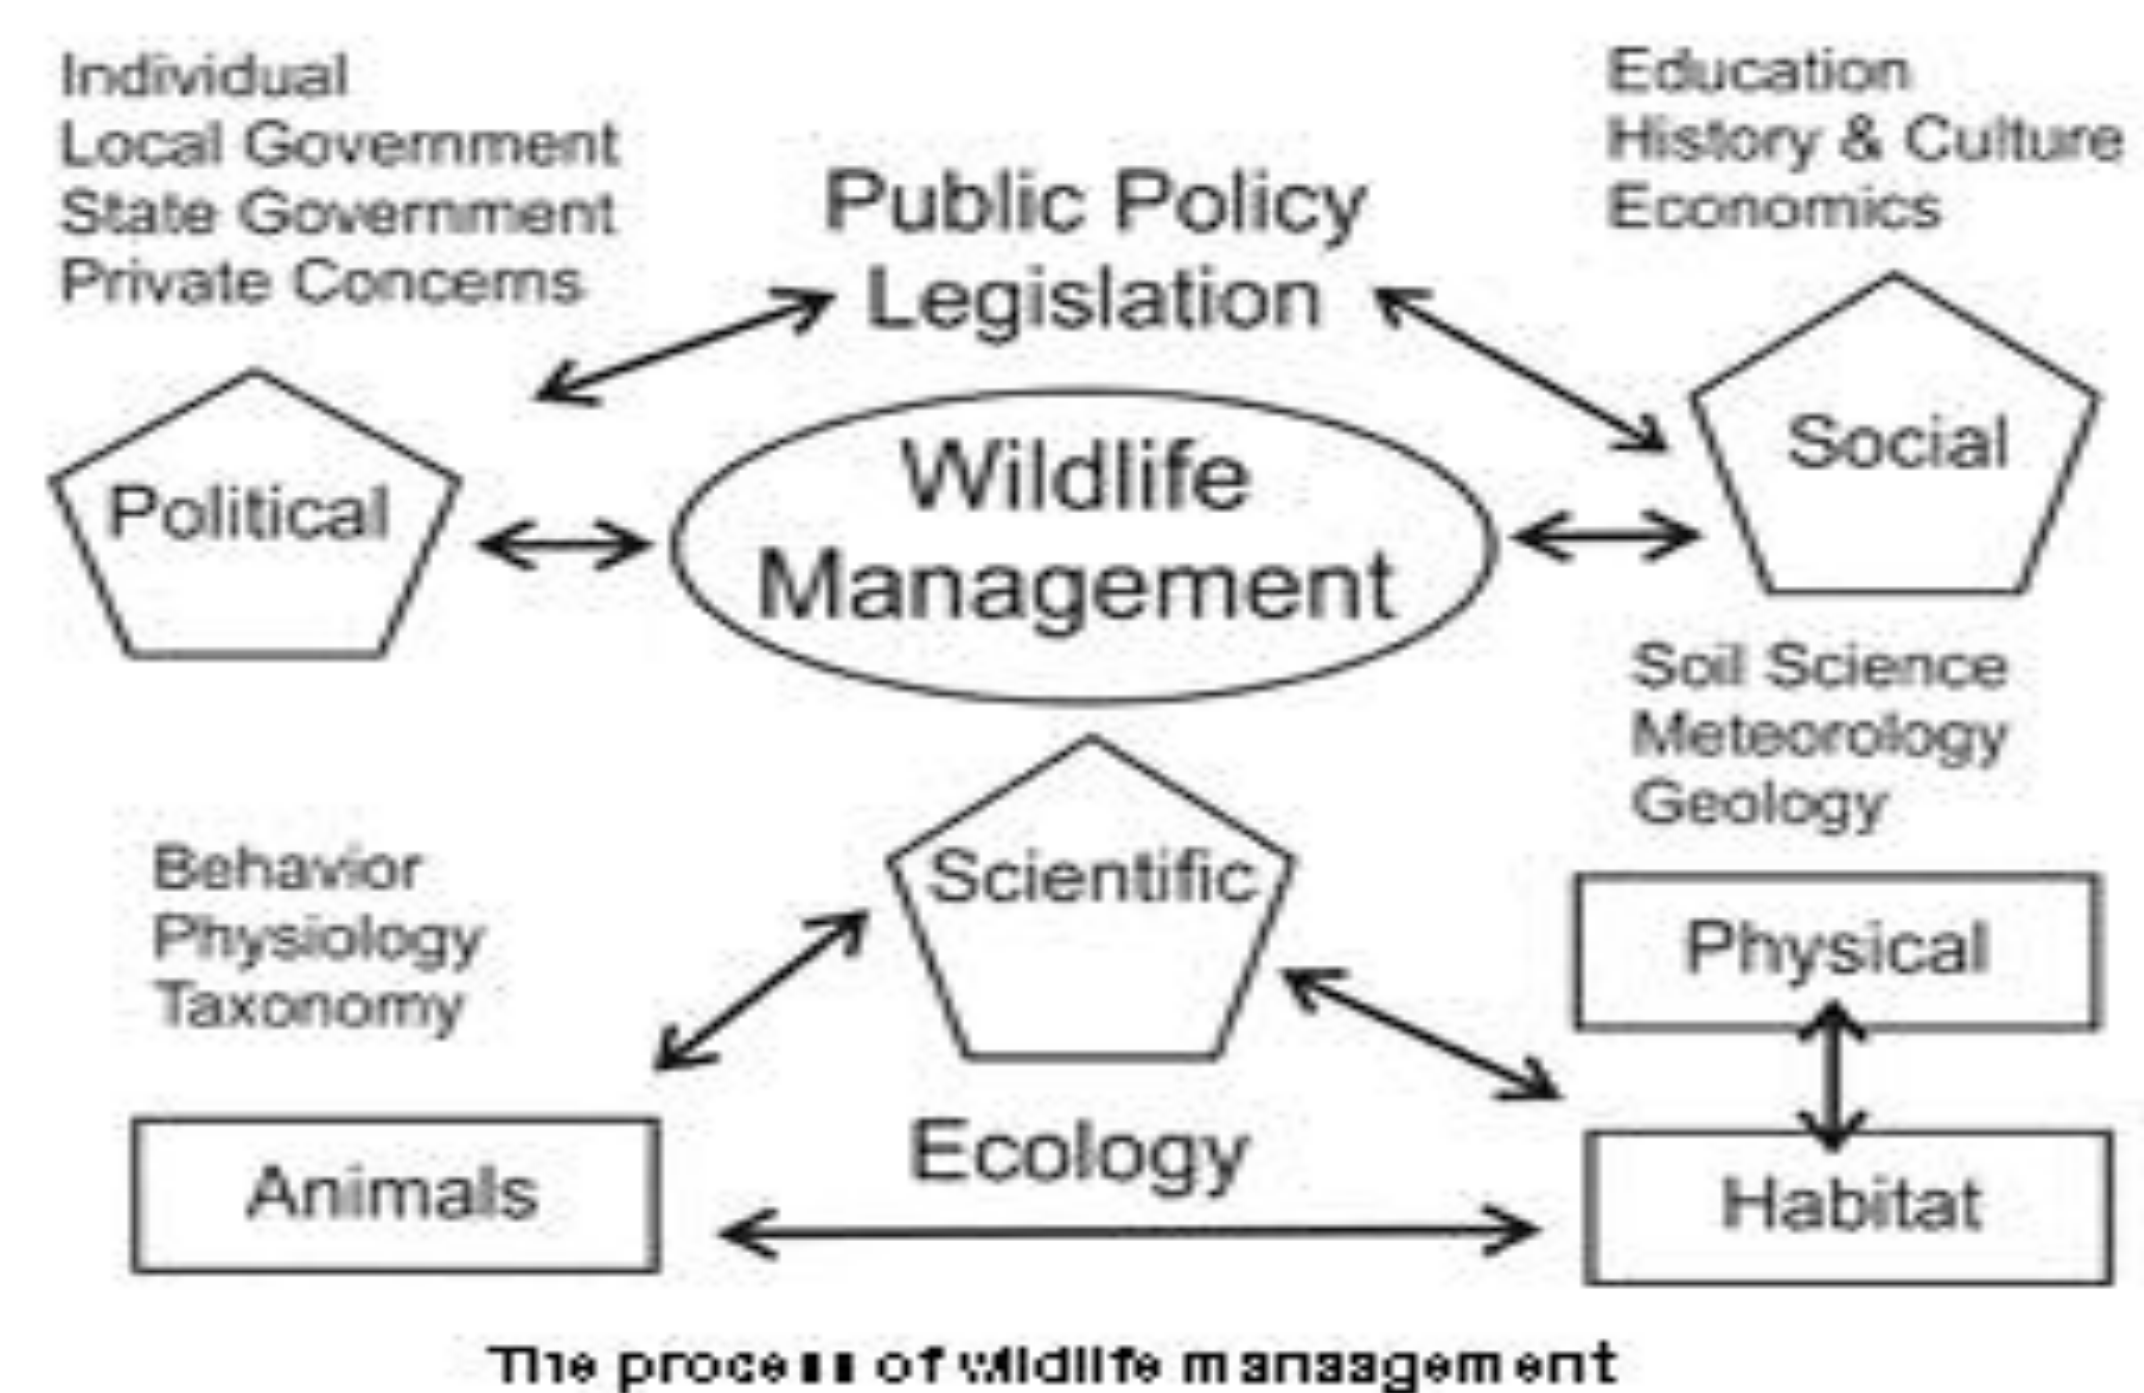

Wildlife Management in European Forests

Definition of Wildlife Management

Wildlife management is a general term for the process of keeping wild species at desirable levels which are determined by the wildlife managers. Wildlife management can include game keeping, wildlife conservation and pest control. Wildlife management has become an integrated science using disciplines such as mathematics, chemistry, biology, ecology, climatology and geography to gain the best results.

Goals of wildlife management

Wildlife conservation aims to stop the loss in the earth's biodiversity by taking into consideration ecological principles.

Game Keeping is the easy and traditional way of regulating wild animal populations.

To prevent the spreading of sicknesses, **pest control** is an important part of Wildlife management

The role of hunting in wildlife management and nature conservation

Hunting can be a necessary component of modern wildlife management for example to help maintain a population of healthy animals within an environment's ecological carrying capacity when natural checks such as predators are absent. Hunting is an effective wildlife management tool. Hunters play an important role by providing information from the field that wildlife managers need.

Wildlife Management without hunting

Regulated hunting has never led to threatened or endangered wildlife population. There are some forests where the regulated hunting is important, and needed. Forests have a food chain that must be controlled. In some places the nature does it by itself, but in others it needs the help of the humans by regulating population, to keep the regeneration of the ecosystem. Although, there are new methods, like a birth-control vaccine, to control the population. These are being tried in USA.